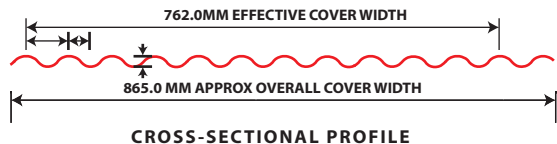

KAMILISHA MJENGO NA

DUMURANGI

INTRODUCING AFFORDABLE COLOUR ROOFING SHEETS THAT LAST FOR LONG

Dumu Rangi is the new revolutionary brand from Mabati Rolling Mills that offers the benefits of durability and beauty at an affordable price. The Aluminium – Zinc coated steel is pre-painted at our modern state-of-the-art factory to bring out the desired colour aesthetics and longevity.

FEATURES AND BENEFITS

- DumuRangi has an Aluminium – Zinc (DUMUZAS) base for extra protection. It lasts longer than ordinary colour coated mabati
- Superior colour coating technology from MRM assures longevity and fade free benefits
- Available in four main colours Bahari blue, Masai red, Karura green and Jacaranda purple.
- Matching and requisite accessories available for a total roofing solution
- Comes in gauge 30 and 3 metres standard lengths